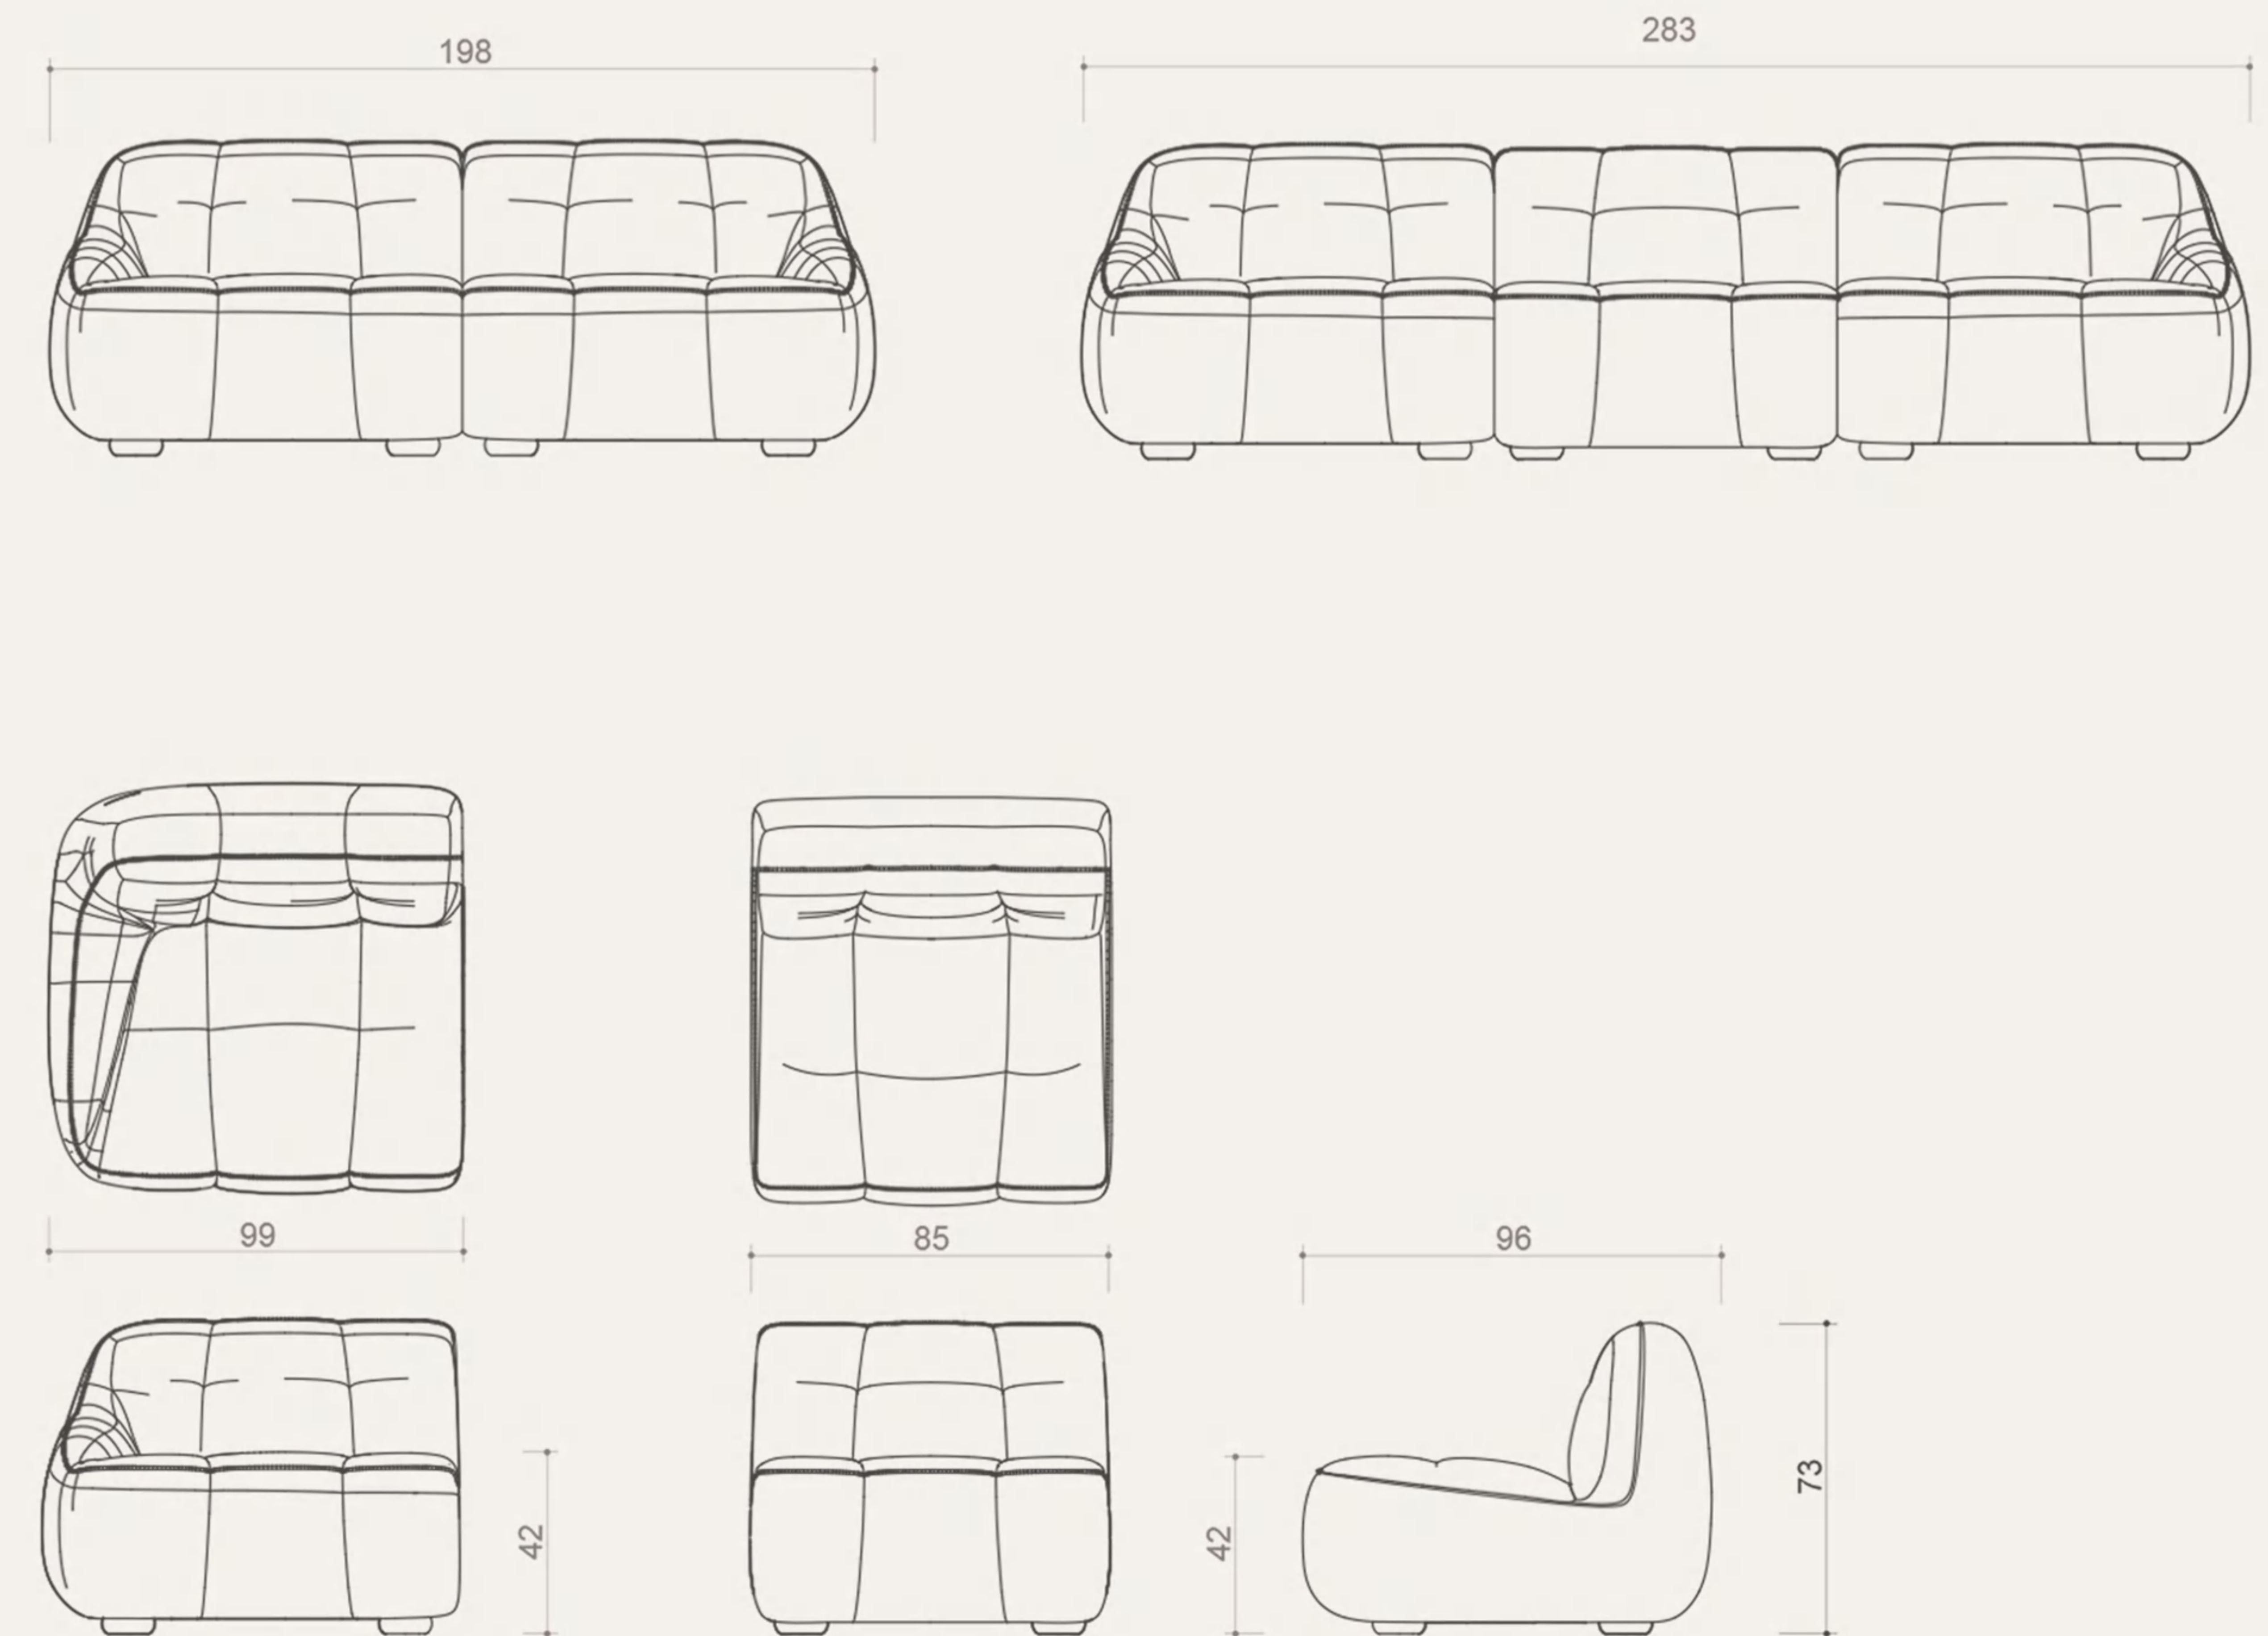

iH o o o m e

Live The Home You Imagine

Armchair / Sofa / Dining Chair

The design of sofa combines simple and lively lines and geometric elements, showing a flexible and simple shape, reflecting its design concept inspired by minimalism.

Diamond

armchair

sofas

Pillow sofa series

The sofa is presented in a cloud-like light posture, with smooth lines and elegant shape. Every detail reveals exquisiteness and ingenuity, as if it were a work of art, and people can't help but want to find out.