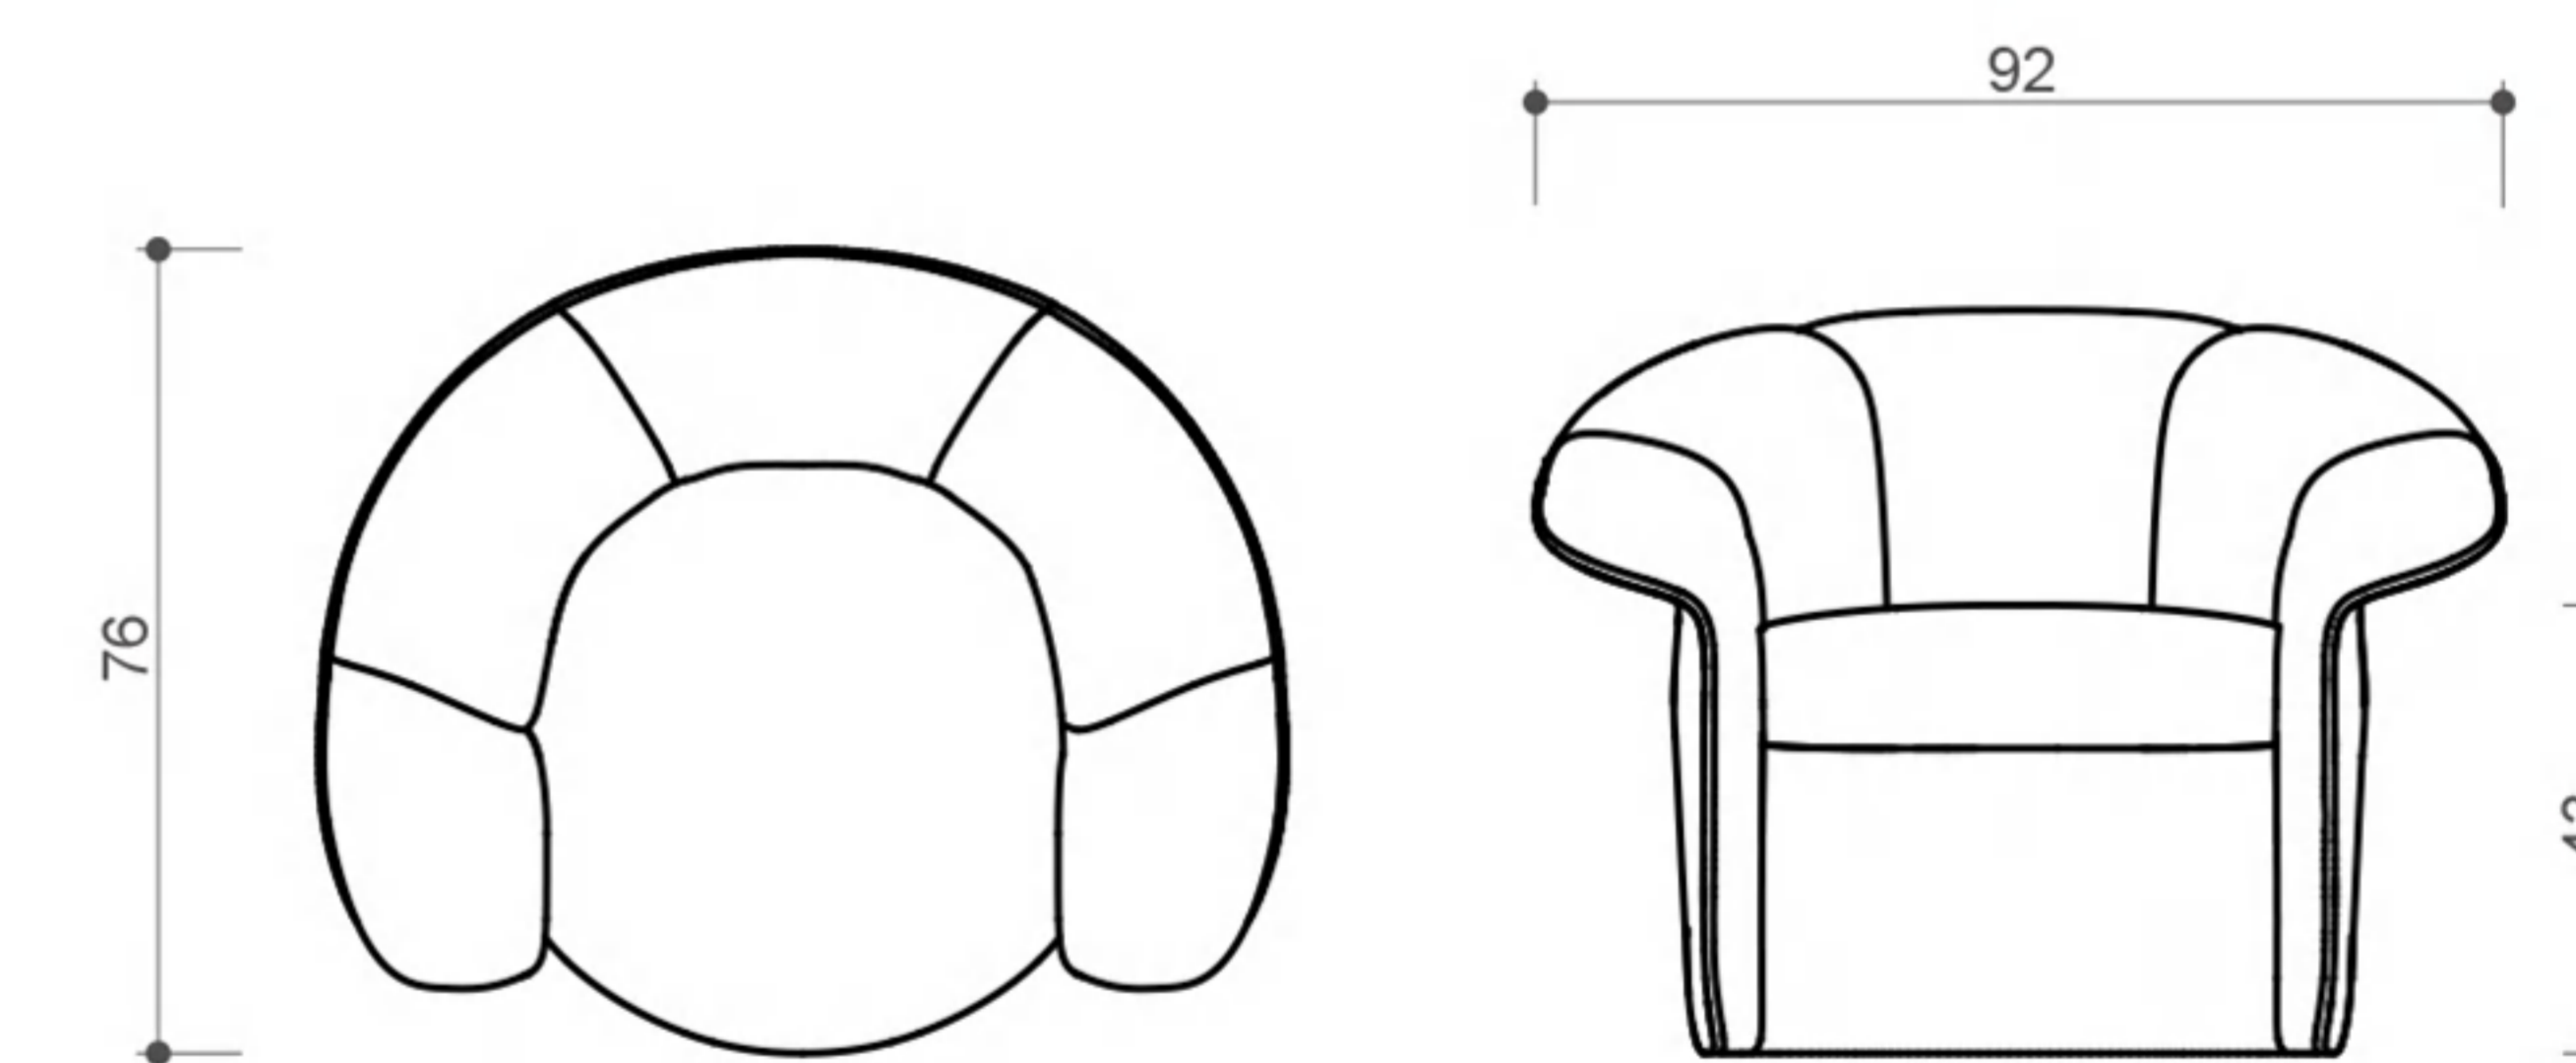

Flower

This flower sofa looks like a blooming flower in its shape.
Exuding a romantic and elegant temperament.
The unique flower design is a creative work of our team.